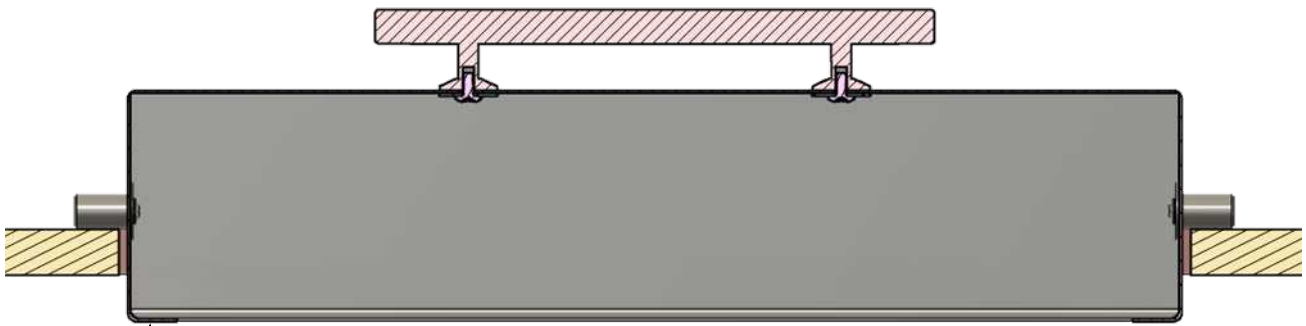

23" x 59 3/8" Pit Opening

Side Section

1" Stability Fold All Around

Aspen Hardware Company