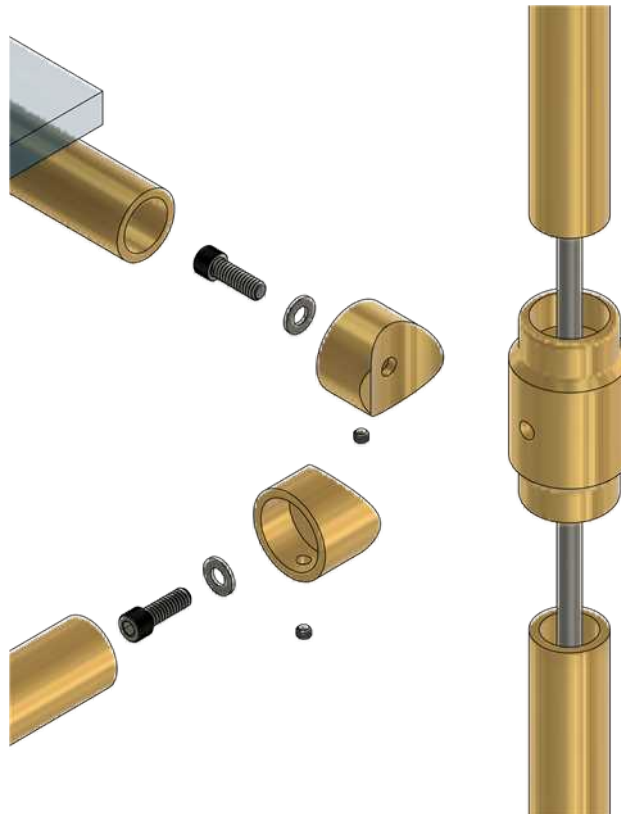

Aspen Hardware Company

aspenhardware.com

3 Large Stacked Shelves

(970) 927-6411 - 180 Southside Dr. Unit #5 Basalt, CO 81621

39" Tall x 16" Projection

PG:

2/11

Aspen Hardware Company

aspenhardware.com

3 Large Stacked Shelves

(970) 927-6411 - 180 Southside Dr. Unit #5 Basalt, CO 81621

39" Tall x 16" Projection

PG:

3/11

Aspen Hardware Company

aspenhardware.com

3 Large Stacked Shelves

(970) 927-6411 - 180 Southside Dr. Unit #5 Basalt, CO 81621

39" Tall x 16" Projection

PG:

4/11

Aspen Hardware Company

Aspen Hardware Company

aspenhardware.com