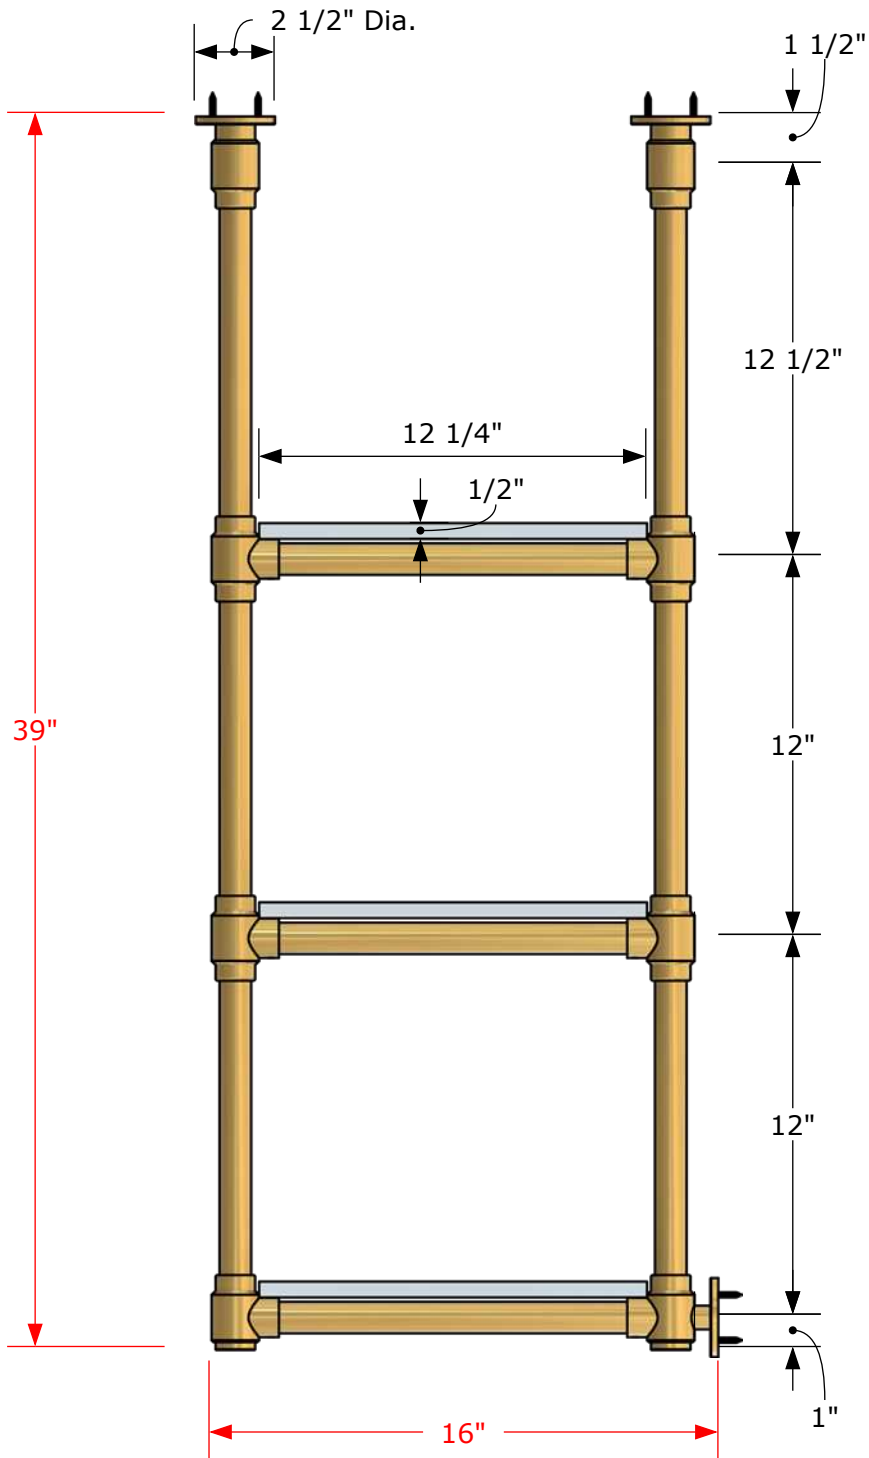

3 Large Stacked Shelves

(970) 927-6411 - 180 Southside Dr. Unit #5 Basalt, CO 81621

39" Tall x 16" Projection

PG:

4/11

Aspen Hardware Company

Aspen Hardware Company

aspenhardware.com

3 Large Stacked Shelves

(970) 927-6411 - 180 Southside Dr. Unit #5 Basalt, CO 81621

39" Tall x 16" Projection

PG:

6/11

Aspen Hardware Company

Aspen Hardware Company

Option 1 : Glass