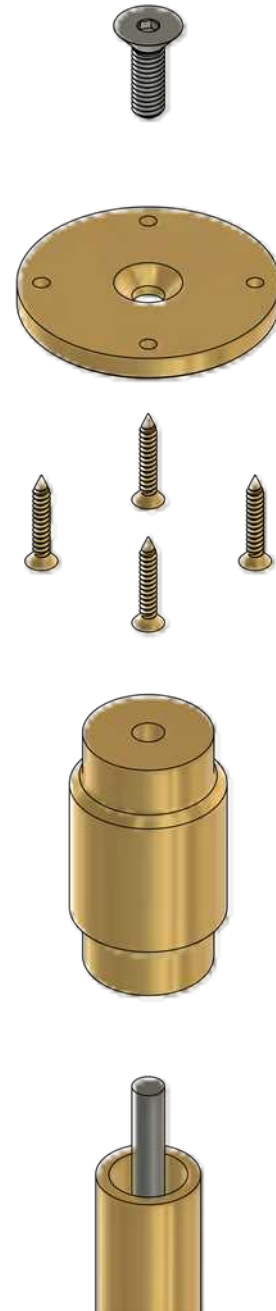

Aspen Hardware Company

aspenhardware.com

3 Large Stacked Shelves

(970) 927-6411 - 180 Southside Dr. Unit #5 Basalt, CO 81621

39" Tall x 16" Projection

PG:

2/11

Aspen Hardware Company

aspenhardware.com

3 Large Stacked Shelves

(970) 927-6411 - 180 Southside Dr. Unit #5 Basalt, CO 81621

39" Tall x 16" Projection

PG:

3/11

Aspen Hardware Company

aspenhardware.com

3 Large Stacked Shelves

(970) 927-6411 - 180 Southside Dr. Unit #5 Basalt, CO 81621

39" Tall x 16" Projection

PG:

4/11

Aspen Hardware Company

Aspen Hardware Company

aspenhardware.com