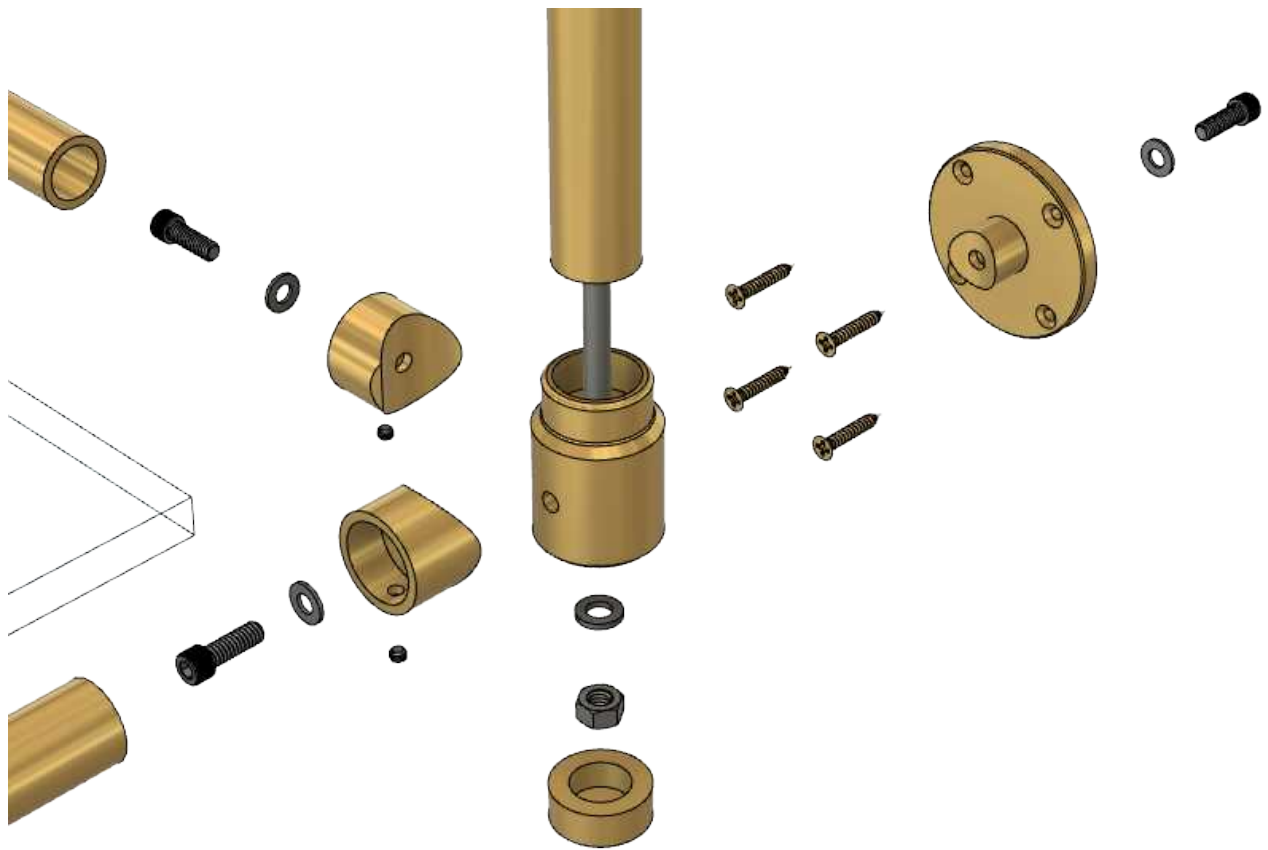

aspenhardware.com

3 Large Stacked Shelves

(970) 927-6411 - 180 Southside Dr. Unit #5 Basalt, CO 81621

39" Tall x 16" Projection

PG:

3/11

Aspen Hardware Company

aspenhardware.com

3 Large Stacked Shelves

(970) 927-6411 - 180 Southside Dr. Unit #5 Basalt, CO 81621

39" Tall x 16" Projection

PG:

4/11

Aspen Hardware Company

Aspen Hardware Company

aspenhardware.com