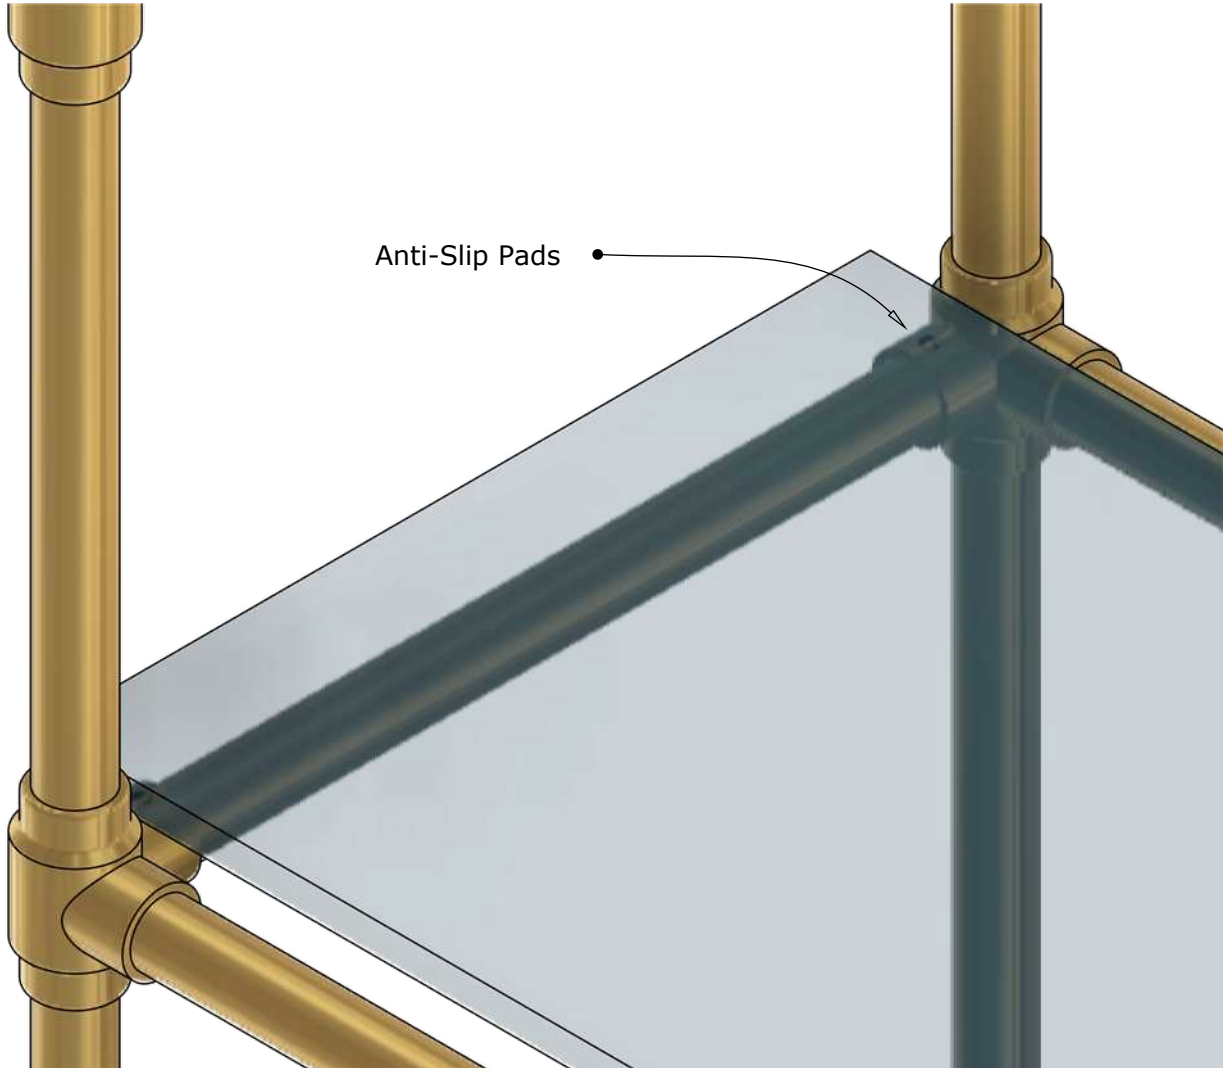

3 Large Stacked Shelves

(970) 927-6411 - 180 Southside Dr. Unit #5 Basalt, CO 81621

39" Tall x 16" Projection

PG:

6/11

Aspen Hardware Company

Aspen Hardware Company

Option 1 : Glass

Aspen Hardware Company

Option 1 : Glass

Aspen Hardware Company

Option 2 : Cut Glass

Aspen Hardware Company

Option 2 : Cut Glass