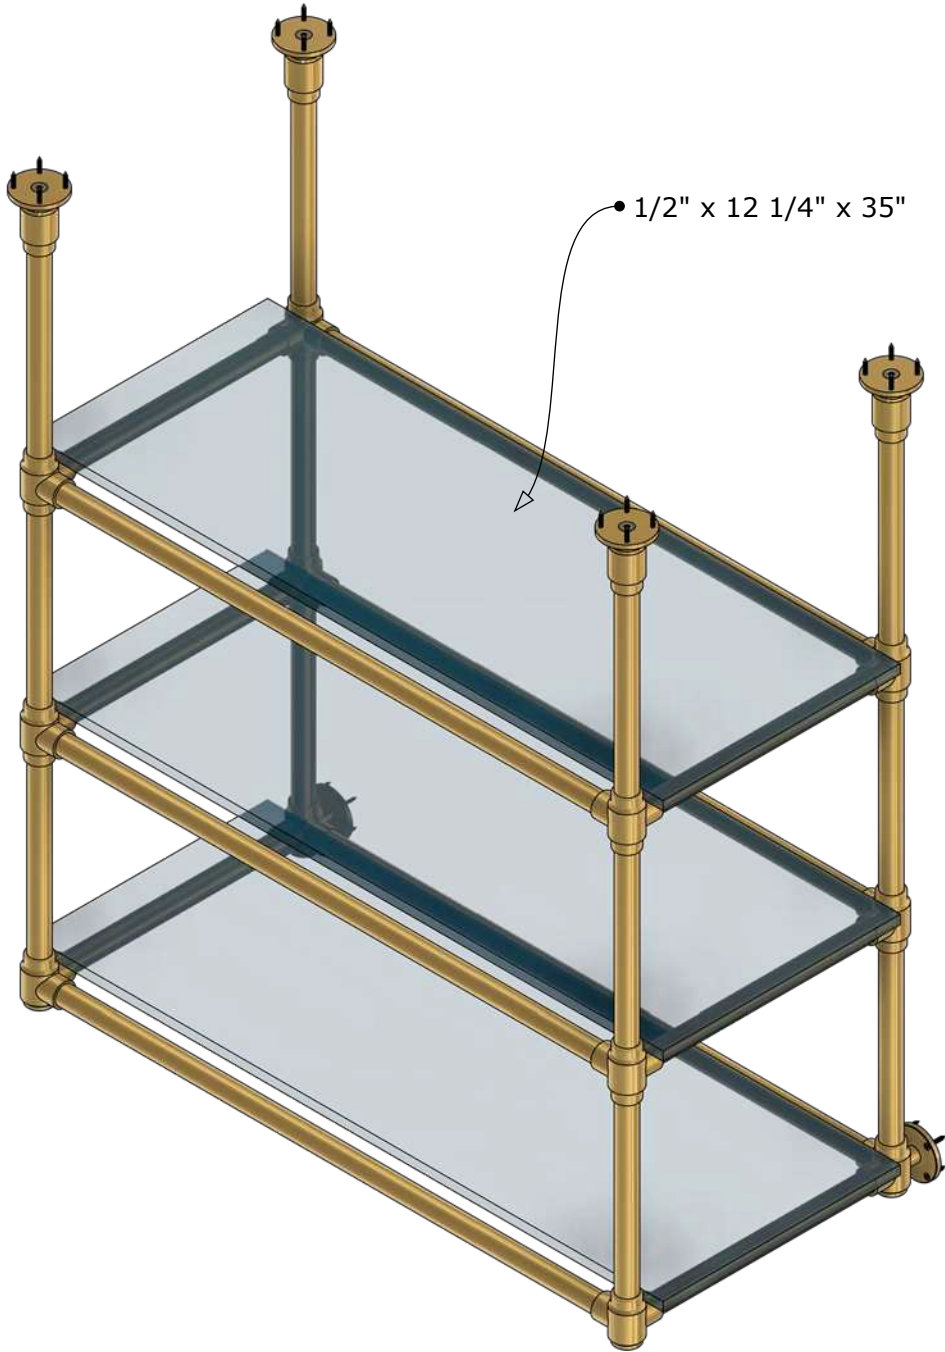

Aspen Hardware Company

Option 1 : Glass