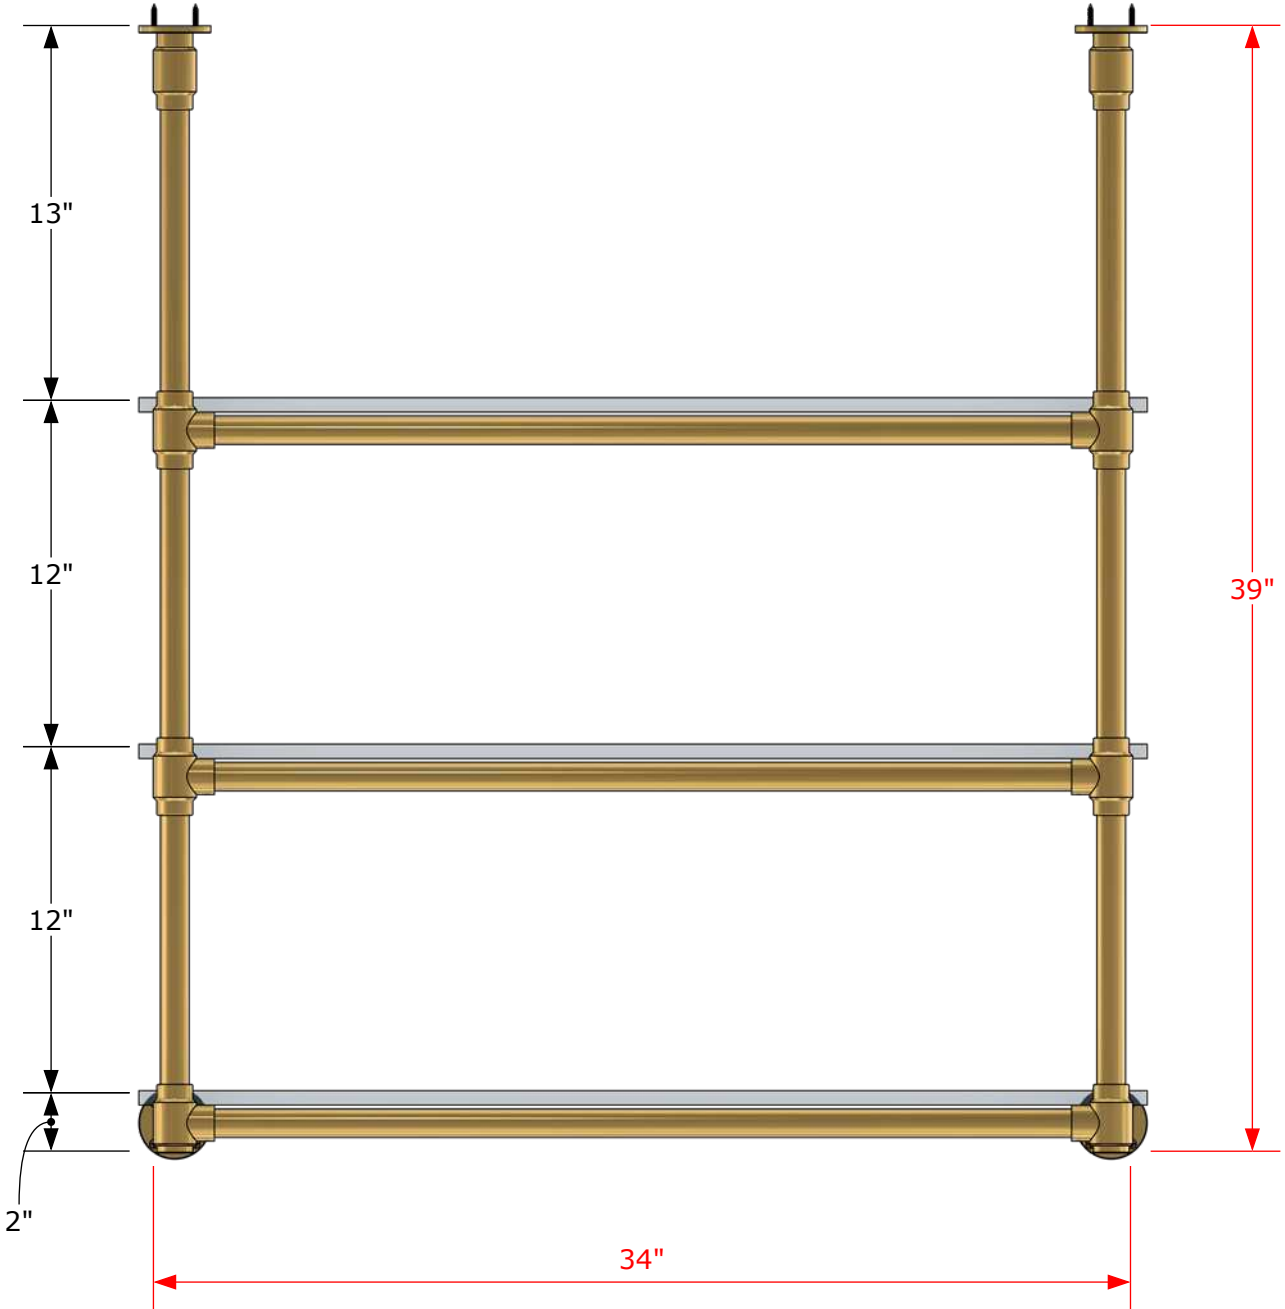

3 Large Stacked Shelves

(970) 927-6411 - 180 Southside Dr. Unit #5 Basalt, CO 81621

39" Tall x 16" Projection

PG:

4/11

Aspen Hardware Company

Aspen Hardware Company

aspenhardware.com

3 Large Stacked Shelves

(970) 927-6411 - 180 Southside Dr. Unit #5 Basalt, CO 81621

39" Tall x 16" Projection

PG:

6/11

Aspen Hardware Company

Aspen Hardware Company

Option 1 : Glass