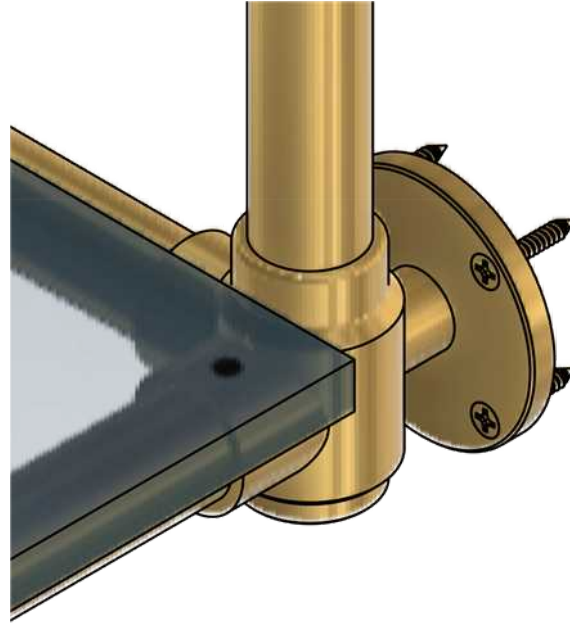

aspenhardware.com

3 Large Stacked Shelves

(970) 927-6411 - 180 Southside Dr. Unit #5 Basalt, CO 81621

39" Tall x 16" Projection

PG:

3/11

Aspen Hardware Company

aspenhardware.com

3 Large Stacked Shelves

(970) 927-6411 - 180 Southside Dr. Unit #5 Basalt, CO 81621

39" Tall x 16" Projection

PG:

4/11

Aspen Hardware Company

Aspen Hardware Company

aspenhardware.com

3 Large Stacked Shelves

(970) 927-6411 - 180 Southside Dr. Unit #5 Basalt, CO 81621

39" Tall x 16" Projection

PG:

6/11

Aspen Hardware Company

Aspen Hardware Company

Option 1 : Glass