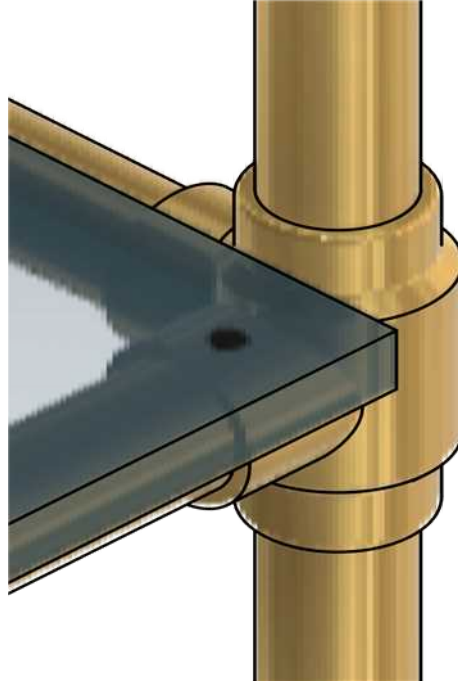

Aspen Hardware Company

aspenhardware.com

3 Large Stacked Shelves

(970) 927-6411 - 180 Southside Dr. Unit #5 Basalt, CO 81621

39" Tall x 16" Projection

PG:

2/11

Aspen Hardware Company

aspenhardware.com

3 Large Stacked Shelves

(970) 927-6411 - 180 Southside Dr. Unit #5 Basalt, CO 81621

39" Tall x 16" Projection

PG:

3/11

Aspen Hardware Company

aspenhardware.com