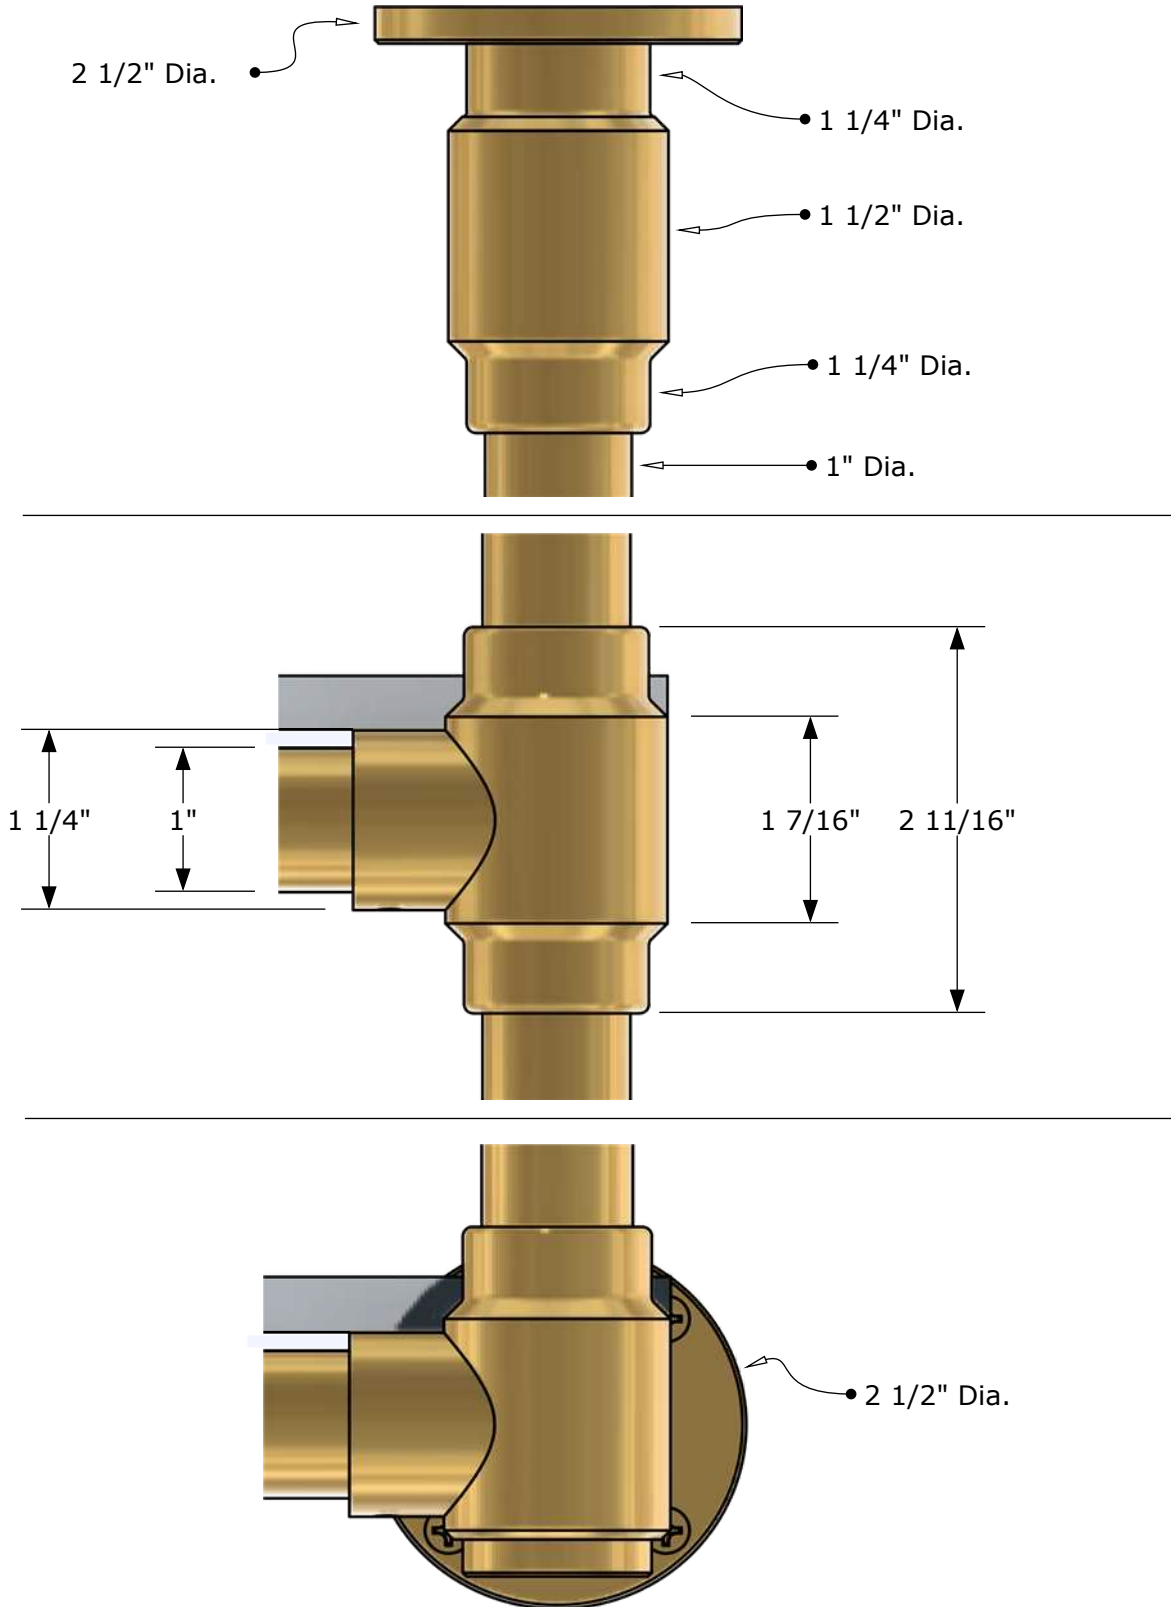

3 Large Stacked Shelves

(970) 927-6411 - 180 Southside Dr. Unit #5 Basalt, CO 81621

39" Tall x 16" Projection

PG:

6/11

Aspen Hardware Company

Aspen Hardware Company

Option 1 : Glass

Aspen Hardware Company

Option 1 : Glass

Aspen Hardware Company

Option 2 : Cut Glass

Aspen Hardware Company

Option 2 : Cut Glass