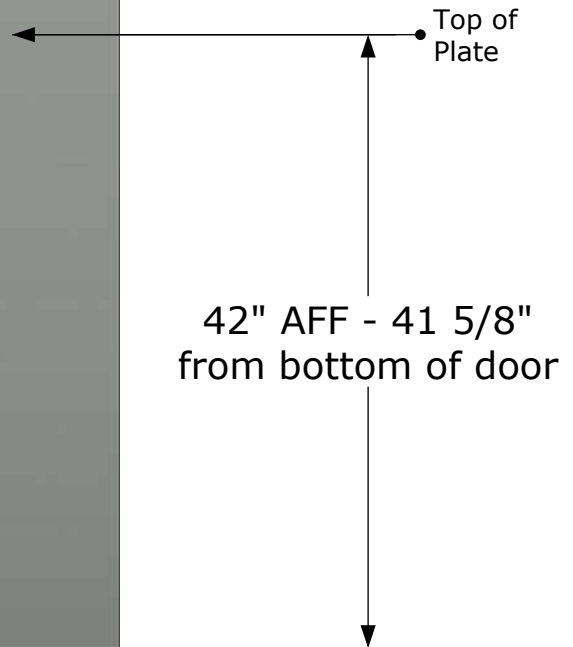

Front View (X-ray)

Right Side View

Top View

→ | ← 1"

1/4" Hole Through Door for Emergency Release